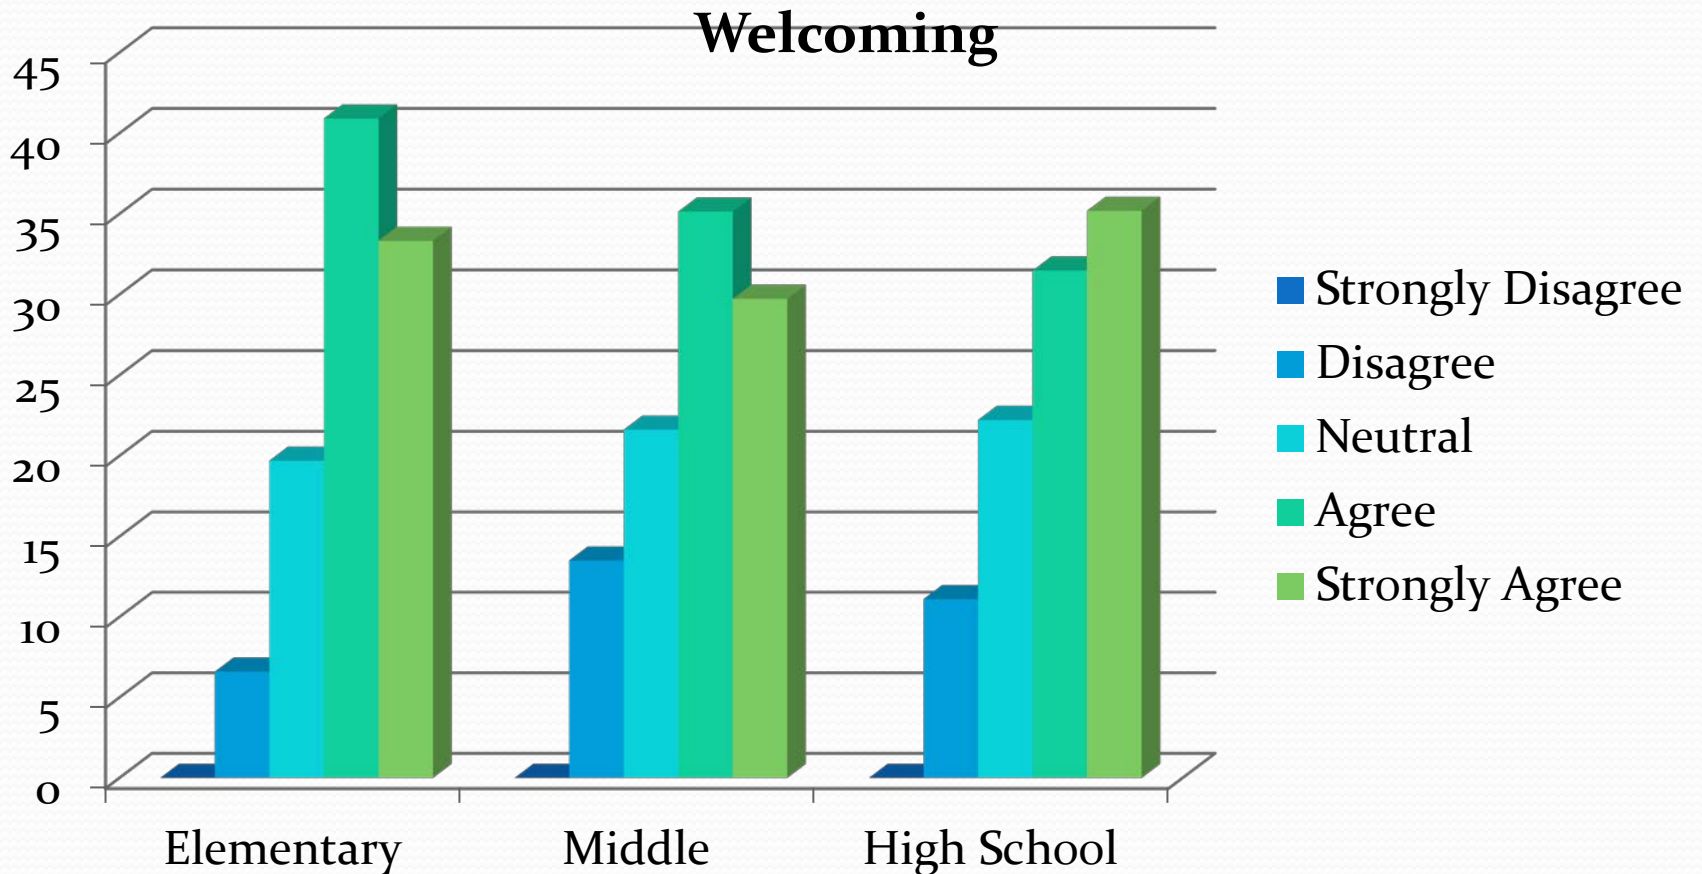

Westfield Academy & Central School District Community Survey

Survey Demographics

Impact on Results

Survey Demographics

Age

Survey Demographics

- 252 Respondents – 225 Completed Survey
- 45-60 Over represented by ~ 14% (111)
- 31-45 Over represented by ~ 6% (53)
- 78 Respondents had children in school (101 children)
(31.4% of respondents vs. 26.7% of population)

School Performance

School Performance

School Performance

School Performance

School Performance

School Performance

School Performance

Outstanding District - Parents

Leadership

Leadership

Leadership

Leadership

Centralization

Centralization

Impact on Centralization Vote

Centralization