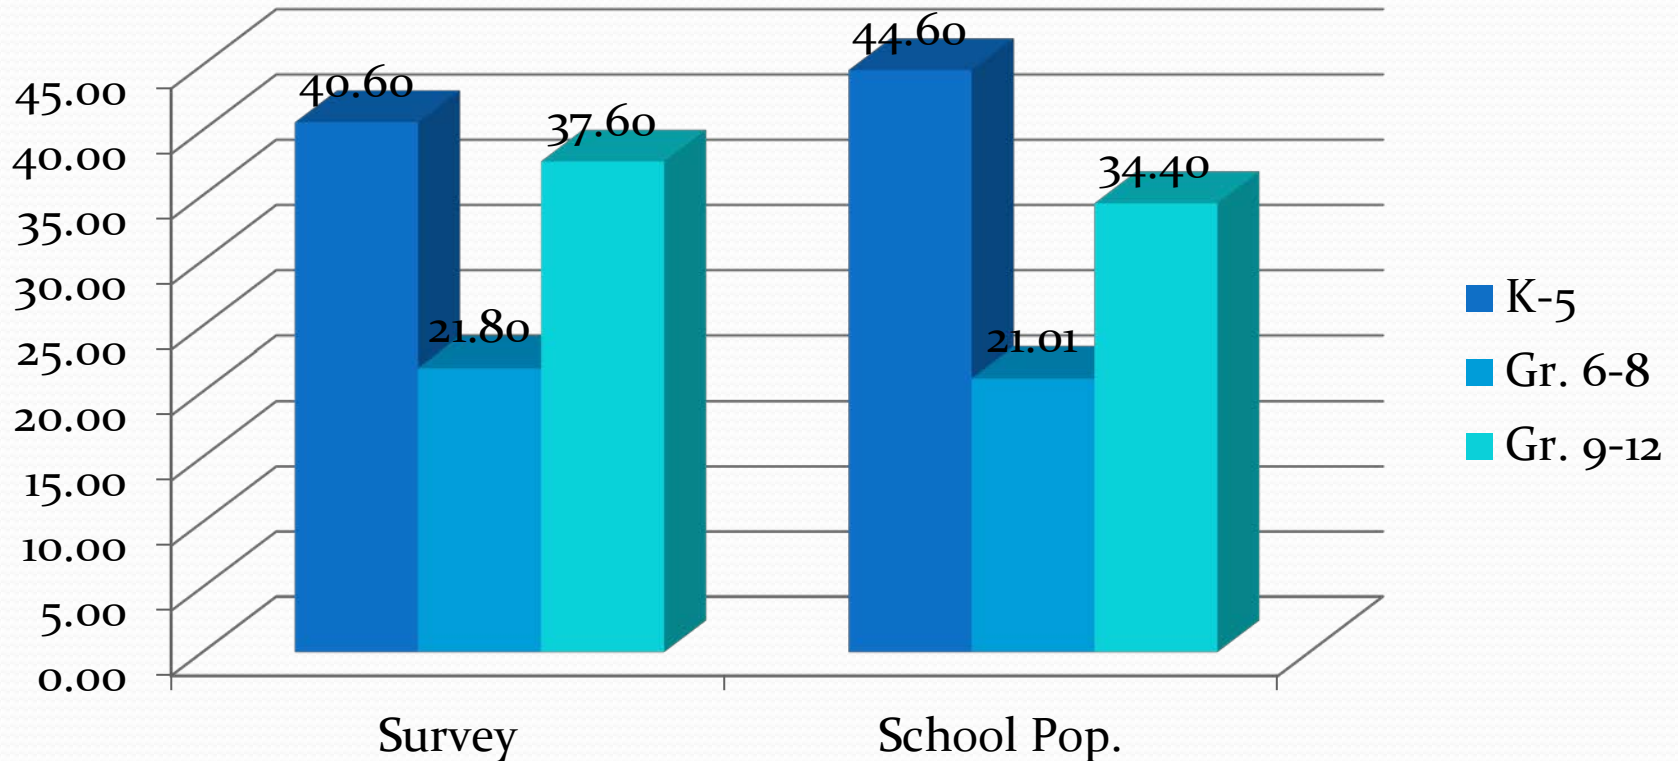

Westfield Academy & Central School District Community Survey

Survey Demographics

Impact on Results

Survey Demographics

Age

Survey Demographics

- 252 Respondents – 225 Completed Survey
- 45-60 Over represented by ~ 14% (111)
- 31-45 Over represented by ~ 6% (53)
- 78 Respondents had children in school (101 children)
(31.4% of respondents vs. 26.7% of population)

Survey Demographics

Child in School

Survey Demographics

Enrolled Students

Survey Demographics

Survey Demographics

Communication

School Performance