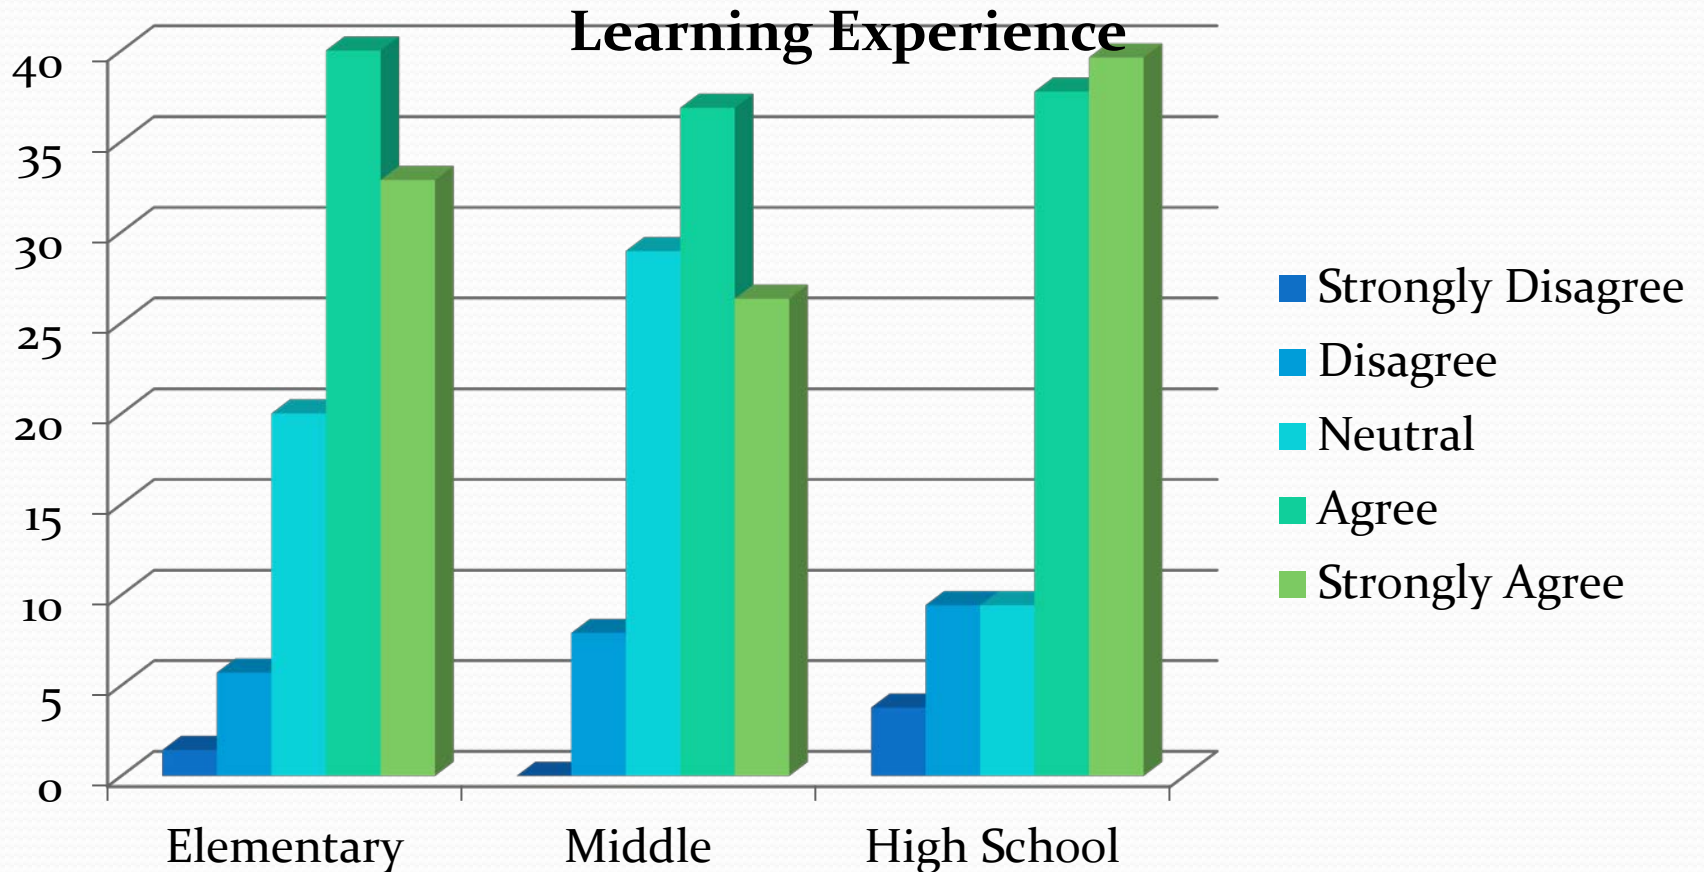

Westfield Academy & Central School District Community Survey

Survey Demographics

Impact on Results

Survey Demographics

Age

Survey Demographics

- 252 Respondents – 225 Completed Survey
- 45-60 Over represented by ~ 14% (111)
- 31-45 Over represented by ~ 6% (53)
- 78 Respondents had children in school (101 children)
(31.4% of respondents vs. 26.7% of population)

Survey Demographics

Child in School

Survey Demographics

Enrolled Students

Survey Demographics

Survey Demographics

Communication

School Performance