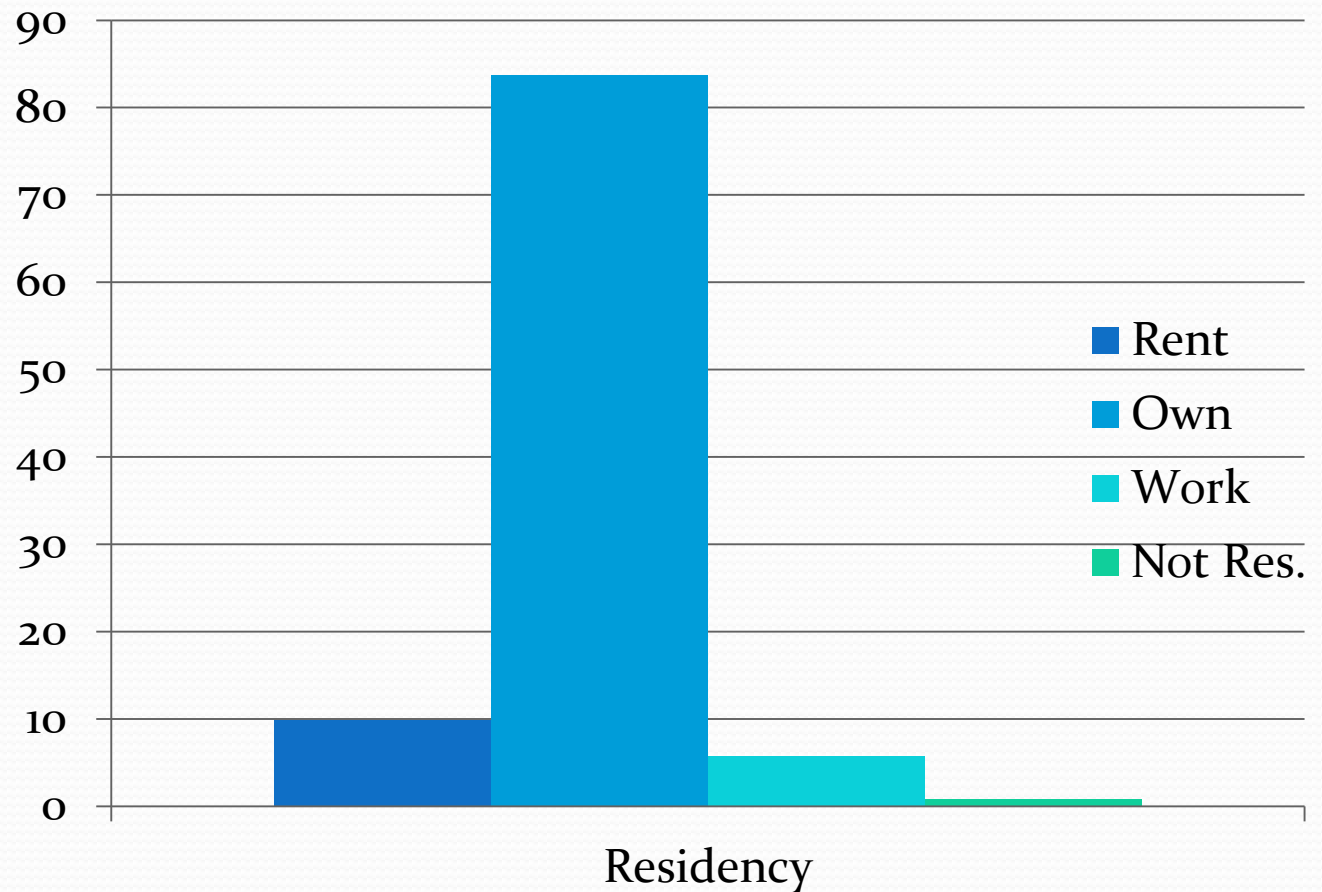

Westfield Academy & Central School District Community Survey

Survey Demographics

Impact on Results

Survey Demographics

Age

Survey Demographics

- 252 Respondents – 225 Completed Survey
- 45-60 Over represented by ~ 14% (111)
- 31-45 Over represented by ~ 6% (53)
- 78 Respondents had children in school (101 children)
(31.4% of respondents vs. 26.7% of population)

Survey Demographics

Child in School

Survey Demographics

Enrolled Students

Survey Demographics

Survey Demographics

Communication

School Performance

Leadership

Leadership

Leadership

Leadership

Centralization

Centralization

Impact on Centralization Vote

Centralization