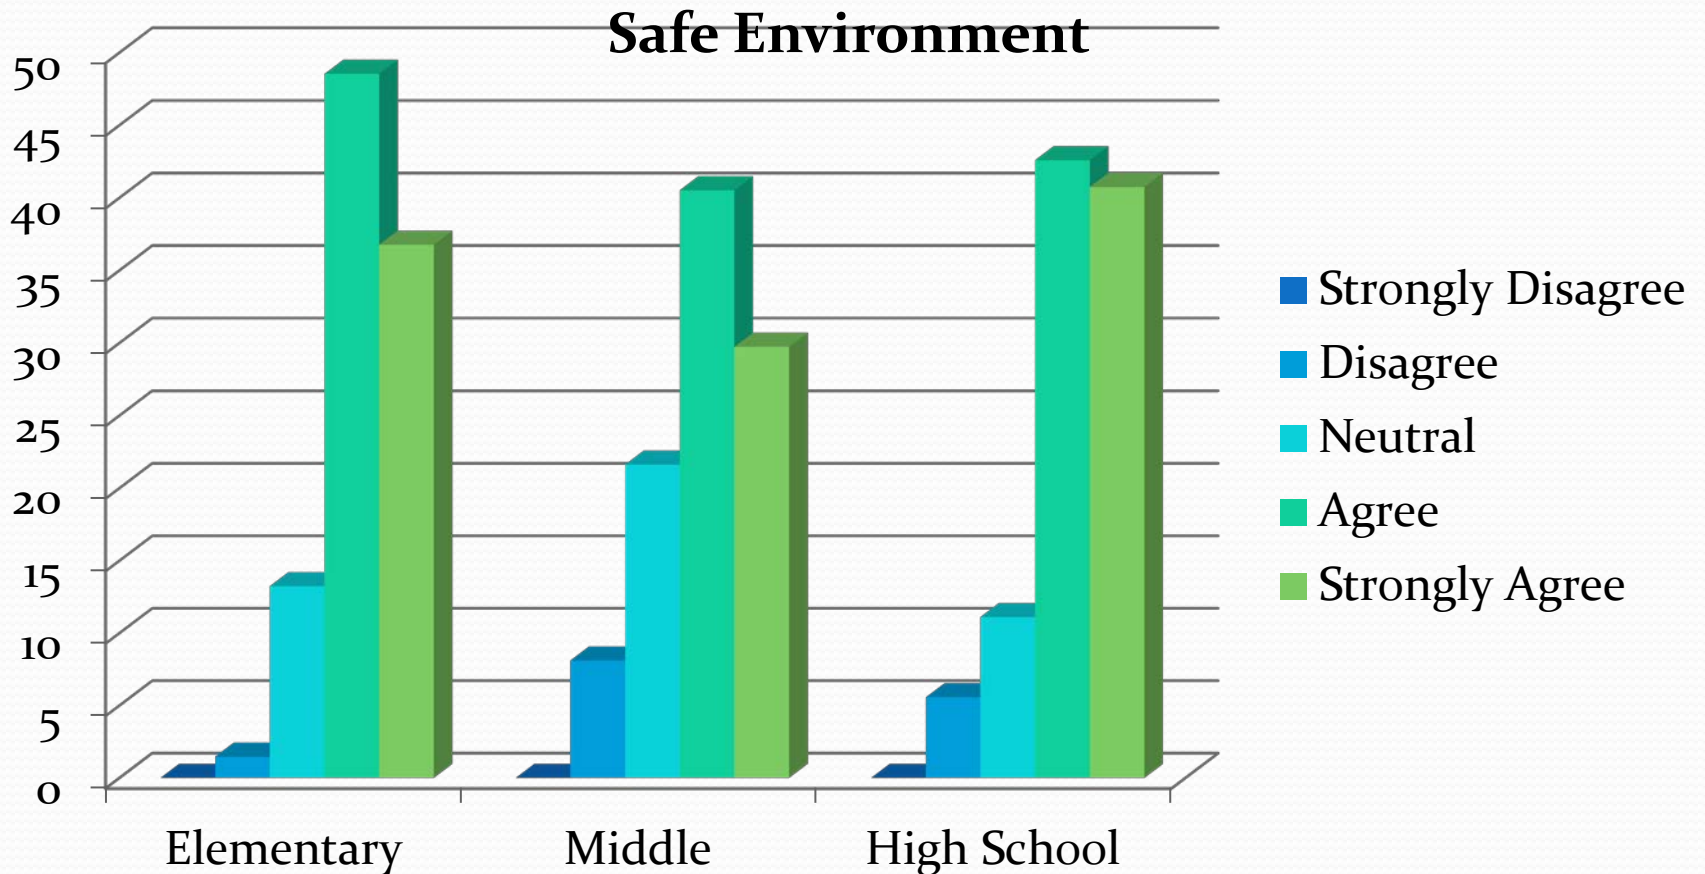

School Performance