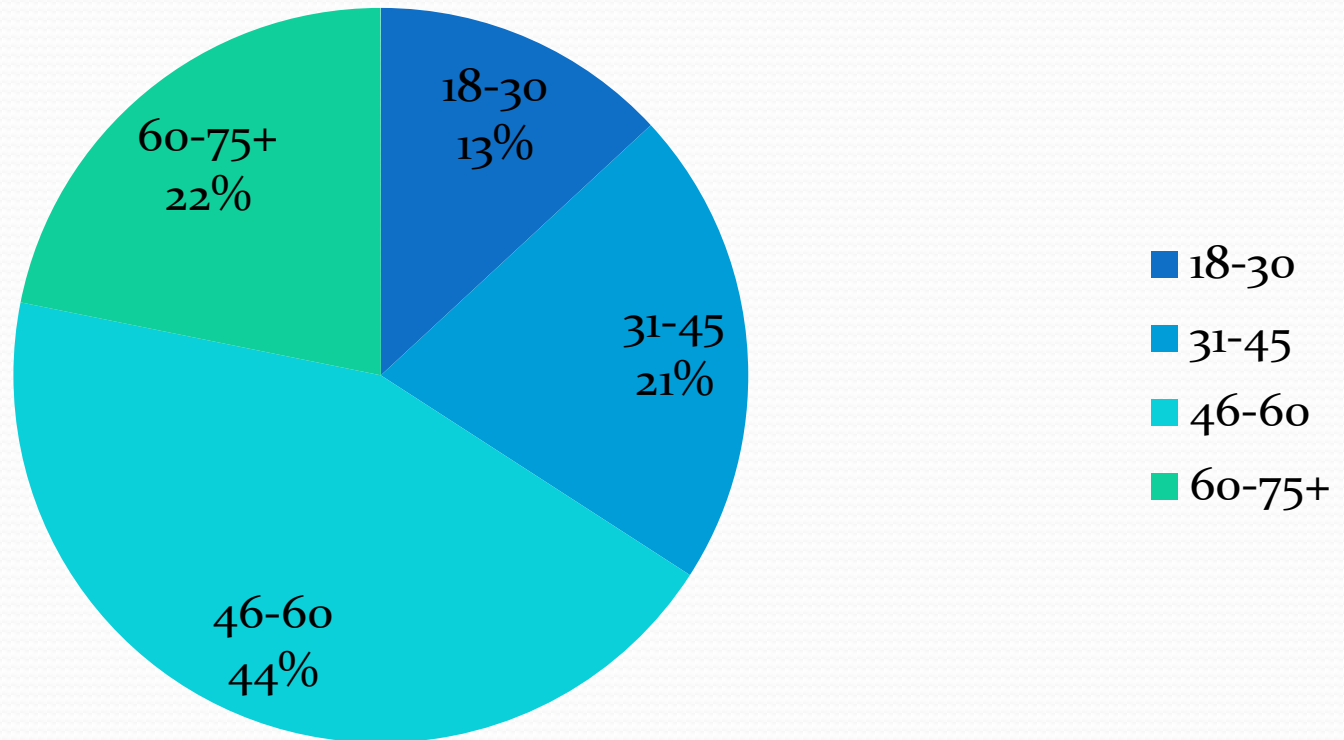

Westfield Academy & Central School District Community Survey

Survey Demographics

Impact on Results

Survey Demographics

Age

Survey Demographics

- 252 Respondents – 225 Completed Survey
- 45-60 Over represented by ~ 14% (111)
- 31-45 Over represented by ~ 6% (53)
- 78 Respondents had children in school (101 children)
(31.4% of respondents vs. 26.7% of population)

Survey Demographics

Child in School

Survey Demographics

Enrolled Students

Survey Demographics

Survey Demographics

Communication

School Performance