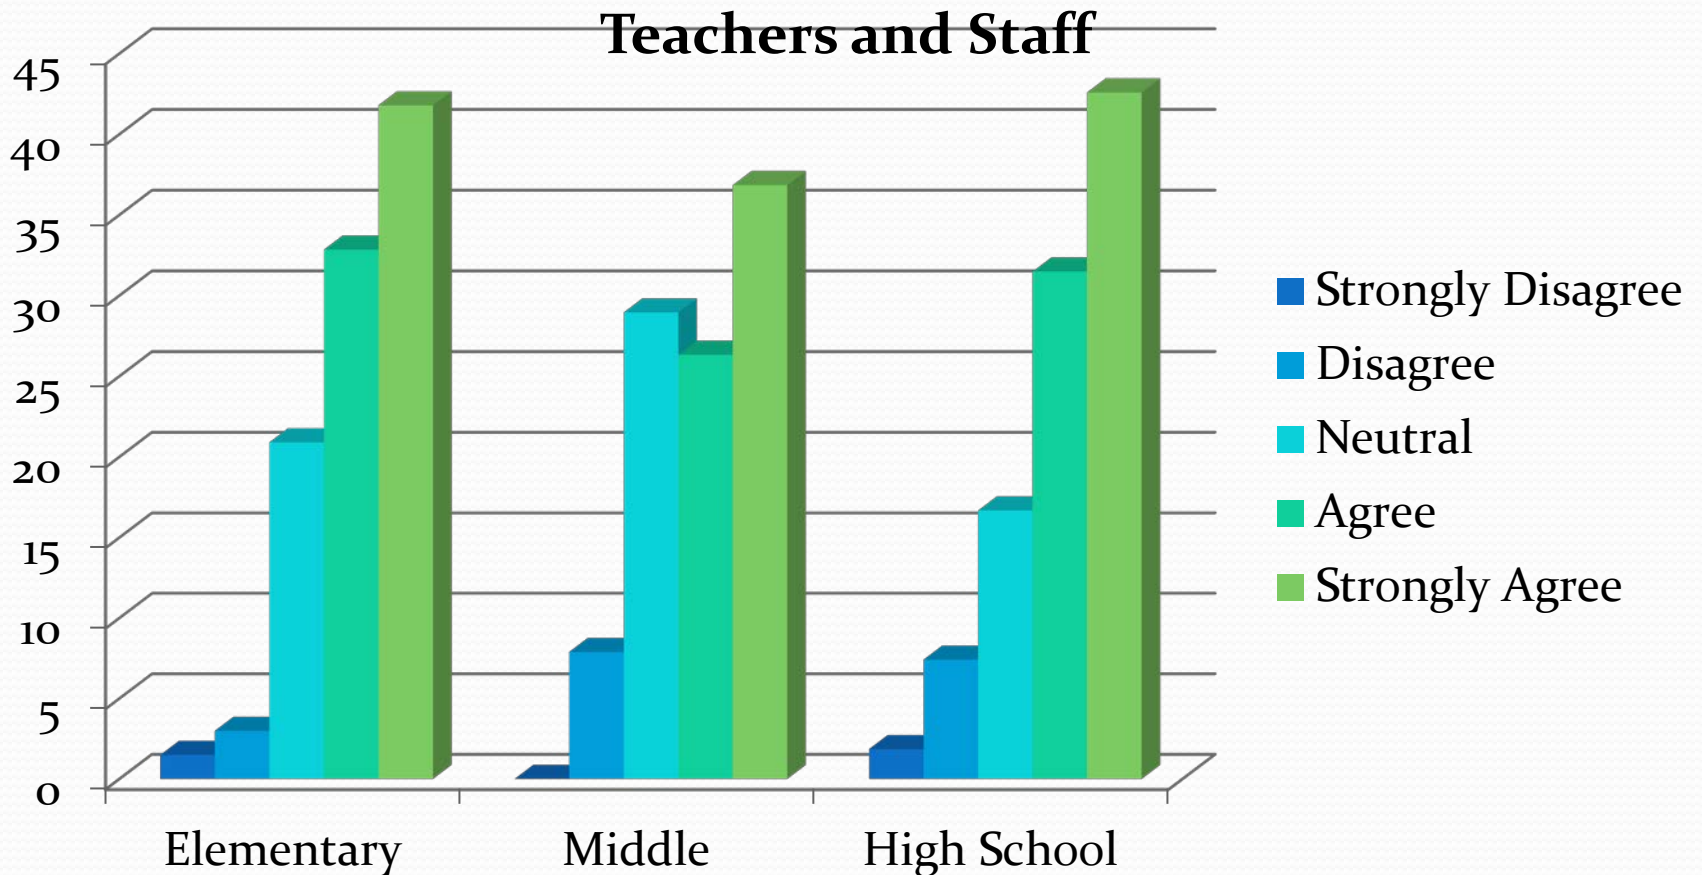

School Performance