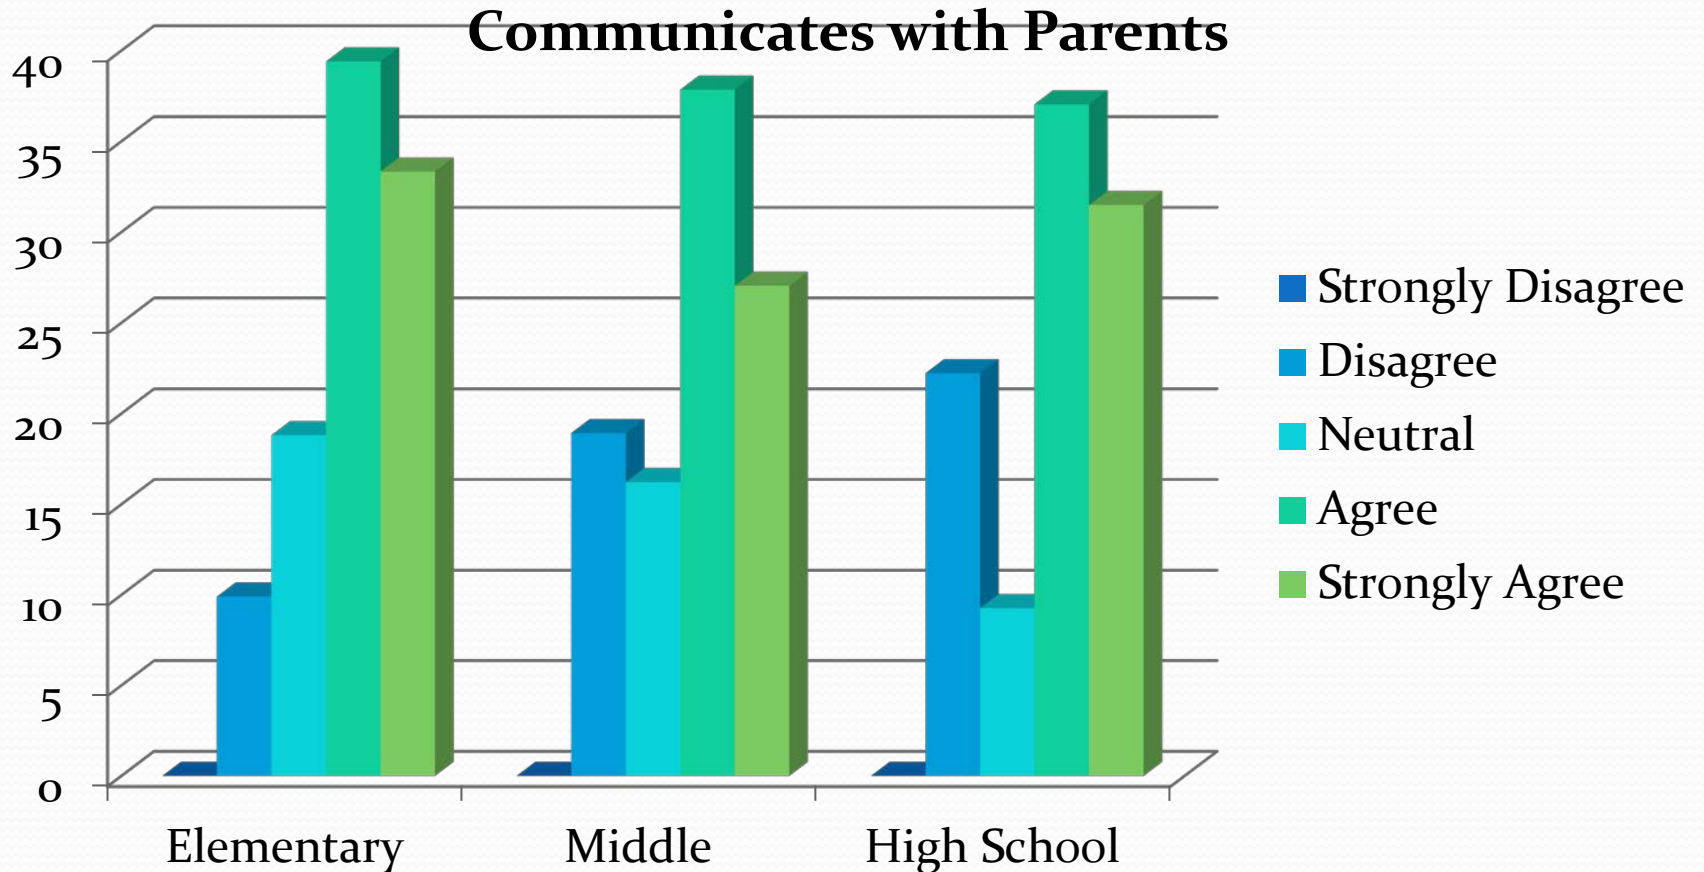

School Performance