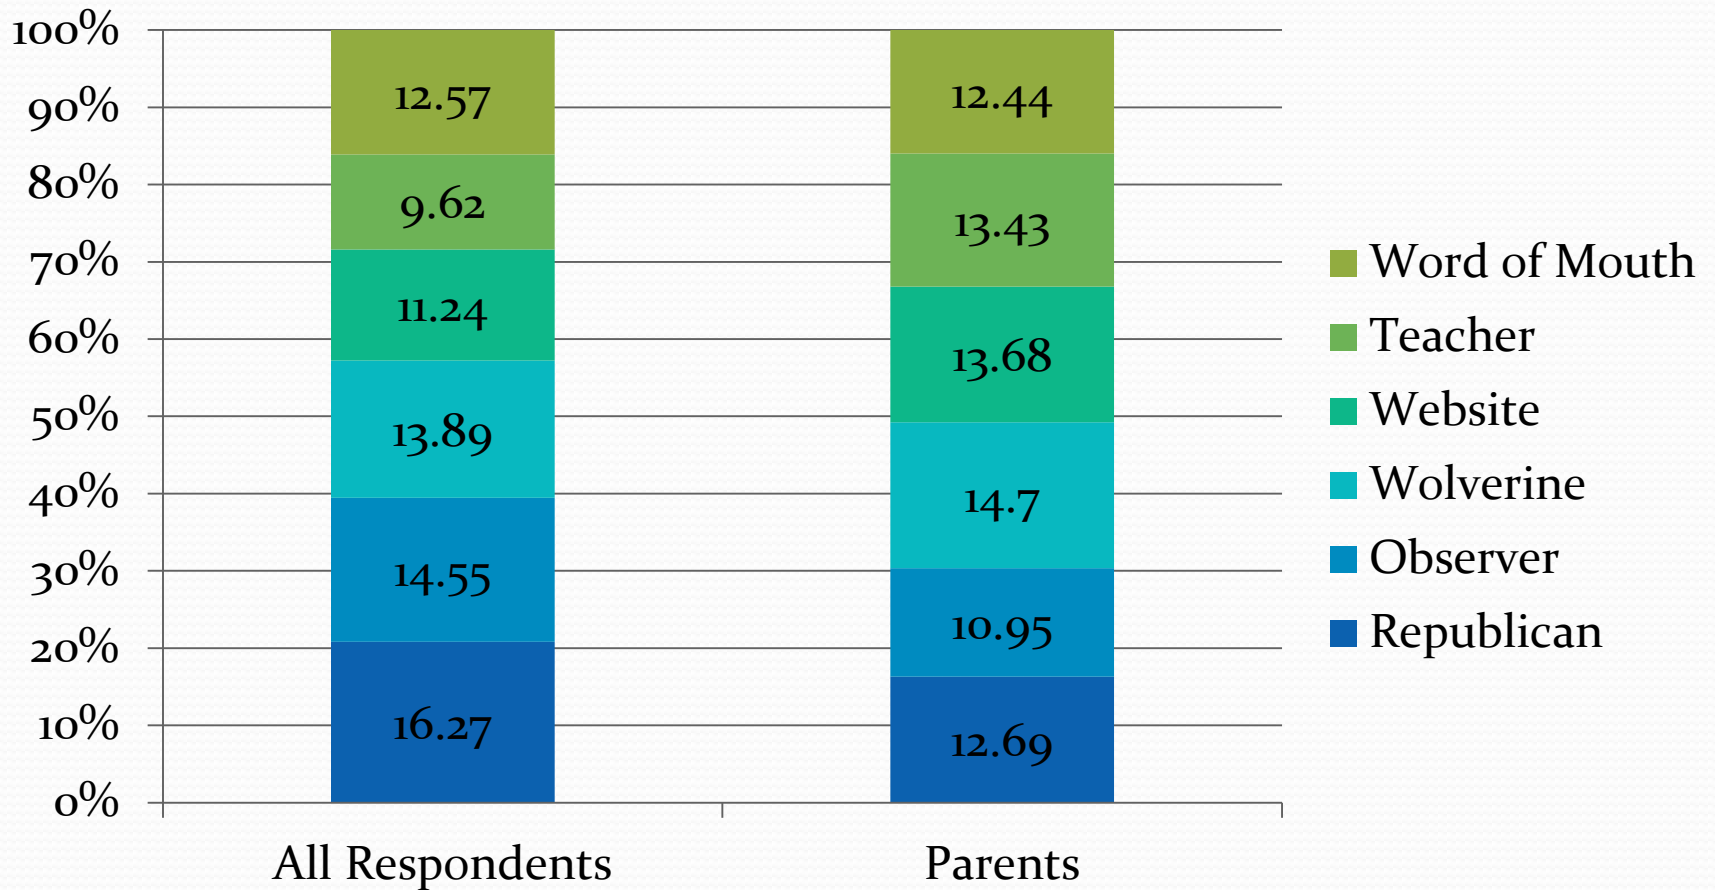

Westfield Academy & Central School District Community Survey

Survey Demographics

Impact on Results

Survey Demographics

Age

Survey Demographics

- 252 Respondents – 225 Completed Survey
- 45-60 Over represented by ~ 14% (111)
- 31-45 Over represented by ~ 6% (53)
- 78 Respondents had children in school (101 children)
(31.4% of respondents vs. 26.7% of population)

Survey Demographics

Child in School

Survey Demographics

Enrolled Students

Survey Demographics

Survey Demographics

Communication

School Performance

School Performance

School Performance

School Performance

School Performance

School Performance

School Performance

School Performance

Outstanding District - Parents

Leadership

Leadership

Leadership

Leadership

Centralization

Centralization

Impact on Centralization Vote

Centralization