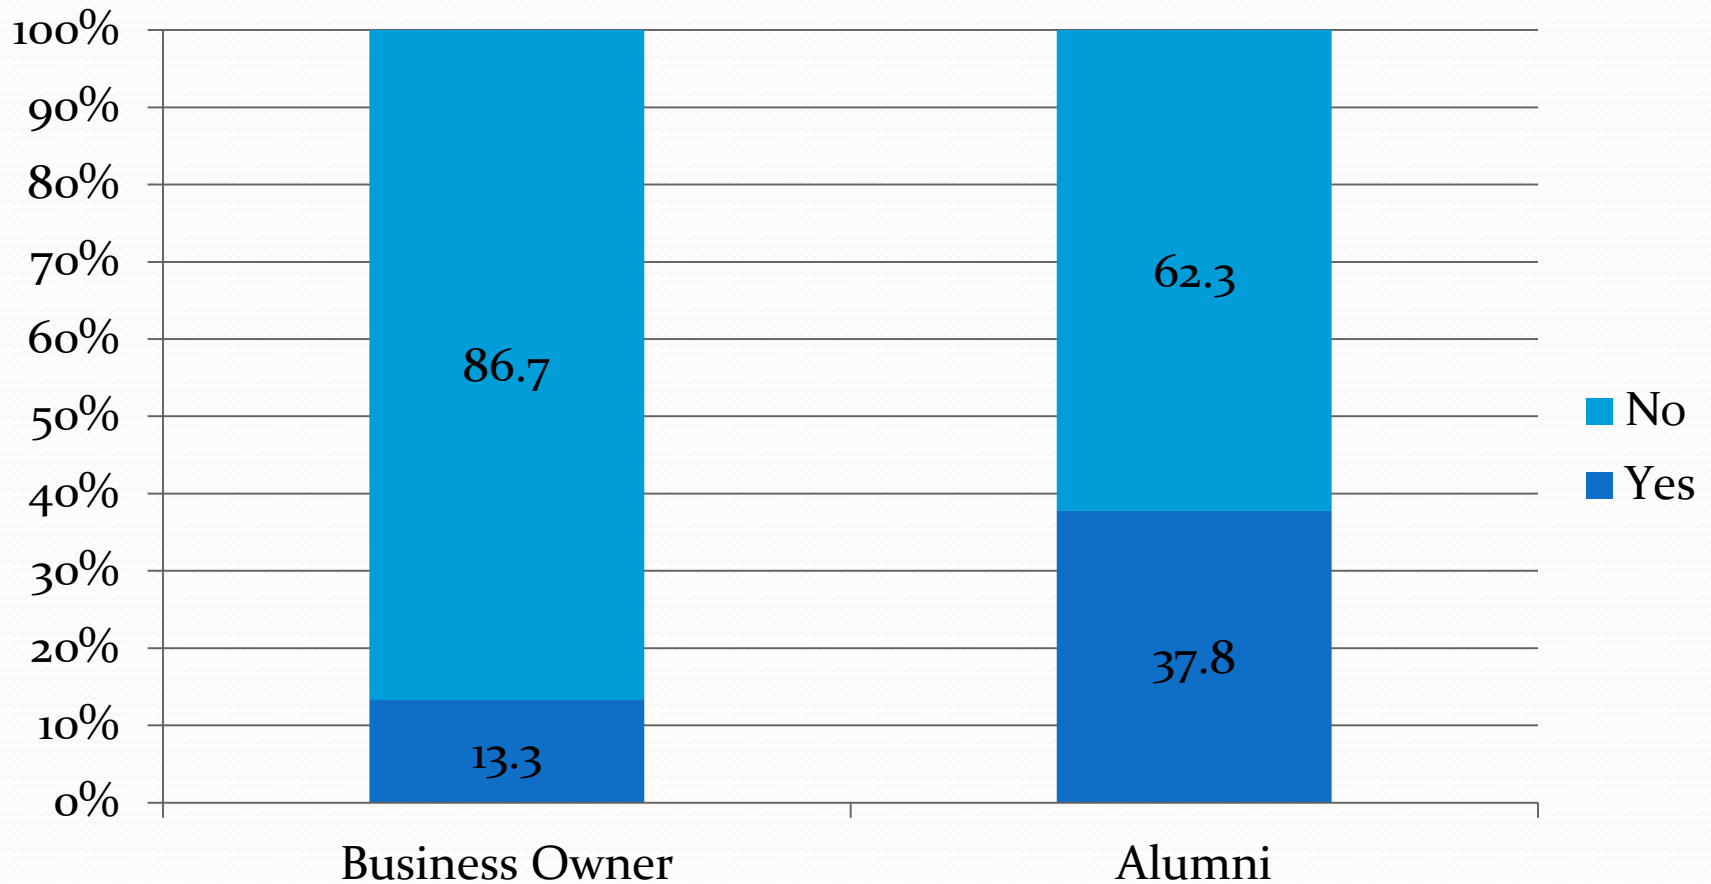

Westfield Academy & Central School District Community Survey

Survey Demographics

Impact on Results

Survey Demographics

Age

Survey Demographics

- 252 Respondents – 225 Completed Survey
- 45-60 Over represented by ~ 14% (111)
- 31-45 Over represented by ~ 6% (53)
- 78 Respondents had children in school (101 children)
(31.4% of respondents vs. 26.7% of population)

Survey Demographics

Child in School

Survey Demographics

Enrolled Students

Survey Demographics

Survey Demographics

Communication

School Performance

Leadership

Leadership

Leadership

Leadership

Centralization

Centralization

Impact on Centralization Vote

Centralization