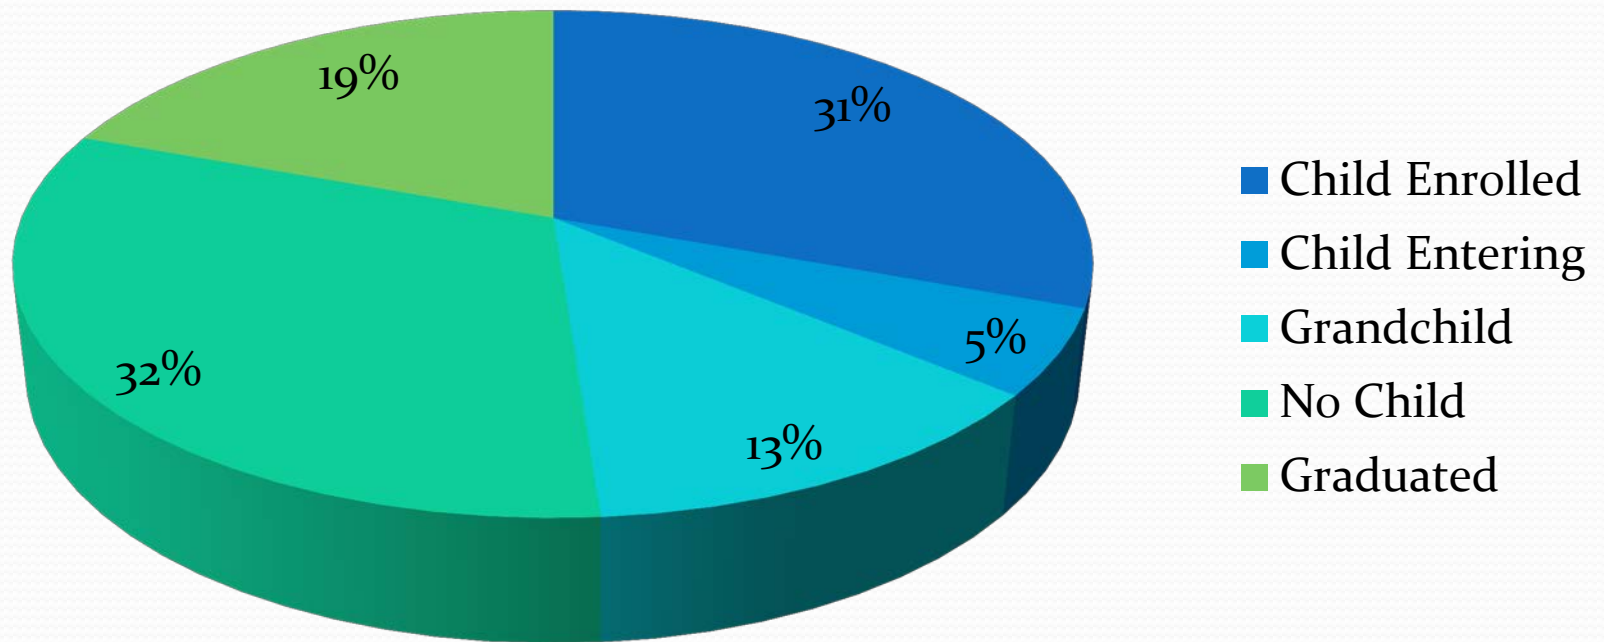

Westfield Academy & Central School District Community Survey

Survey Demographics

Impact on Results

Survey Demographics

Age

Survey Demographics

- 252 Respondents – 225 Completed Survey
- 45-60 Over represented by ~ 14% (111)
- 31-45 Over represented by ~ 6% (53)
- 78 Respondents had children in school (101 children)
(31.4% of respondents vs. 26.7% of population)

Survey Demographics

Child in School

Survey Demographics

Enrolled Students

Survey Demographics

Survey Demographics

Communication

School Performance